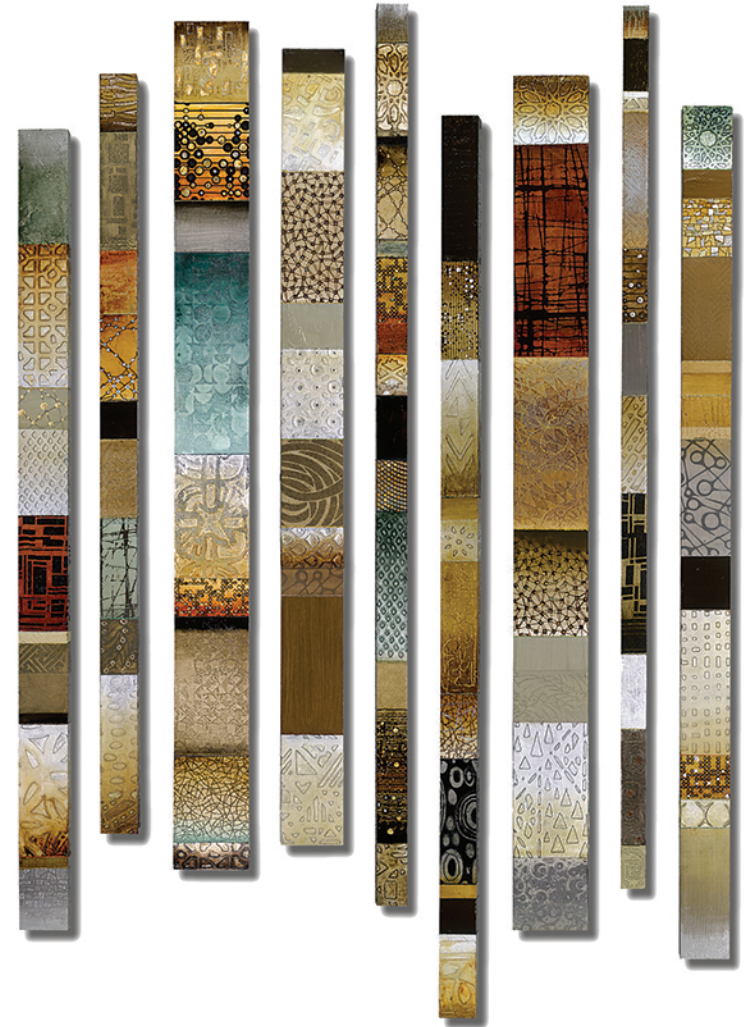

ORIGINAL ART

CUSTOM FRAMING

DIGITAL ART

MULTI-DIMENSIONAL

Hand Painted

Phoenix Art Group offers an extensive selection of original fine art in a variety of mediums and styles for lasting beauty and extraordinary value. Our talented artists can customize any of our vast selection of artwork – changing composition, palette or size – to fit your project's unique requirements.

ORIGINAL ART

CUSTOM FRAMING

DIGITAL ART

MULTI-DIMENSIONAL

Original and Exclusive

Phoenix Art Group's Viapagi digital art collection combines the vision and skill of true artisans with the latest digital technologies to re-create many of Phoenix Art Group's best works of art in a new way. With the capability to reproduce high quality digital imagery on variety of mediums, large to small sizes and many framing and hanging options, we are able to create for you a work of art that is truly tailor-made.

ORIGINAL ART

CUSTOM FRAMING

DIGITAL ART

MULTI-DIMENSIONAL

Innovation Comes to Life

Phoenix Art Group is the leader in creating fine art, multi-dimensional wall and floor sculptures in metal, acrylic and wood. Our unique combination of material - hand painted by the artist - guarantees a stunning focal point to set your project apart. Our sculptures can be created on a variety of scales - from intimate to monumental - and may be customized to fit specific needs.

20,000 UNIQUE ARTWORKS

Search (Gallery) ?

<Medium> <Style> <Artist> <Subject> <Product Line> <Newest Additions>
 <Item> <Title> Active Only <Orientation> <Select All Colors>
[Add all to My Gallery](#)

Images per page: 40 Sort By: Go To Page: