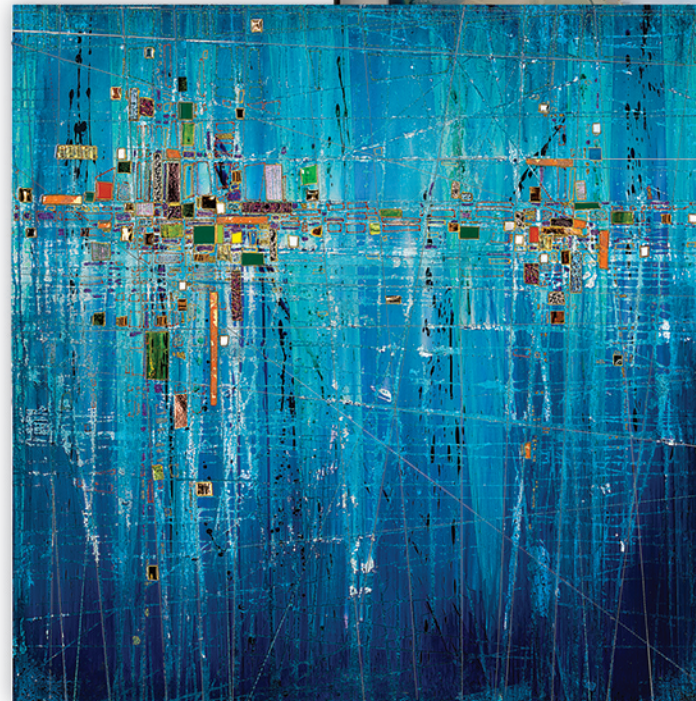

ORIGINAL ART

CUSTOM FRAMING

DIGITAL ART

MULTI-DIMENSIONAL

Hand Painted

Phoenix Art Group offers an extensive selection of original fine art in a variety of mediums and styles for lasting beauty and extraordinary value. Our talented artists can customize any of our vast selection of artwork – changing composition, palette or size – to fit your project's unique requirements.