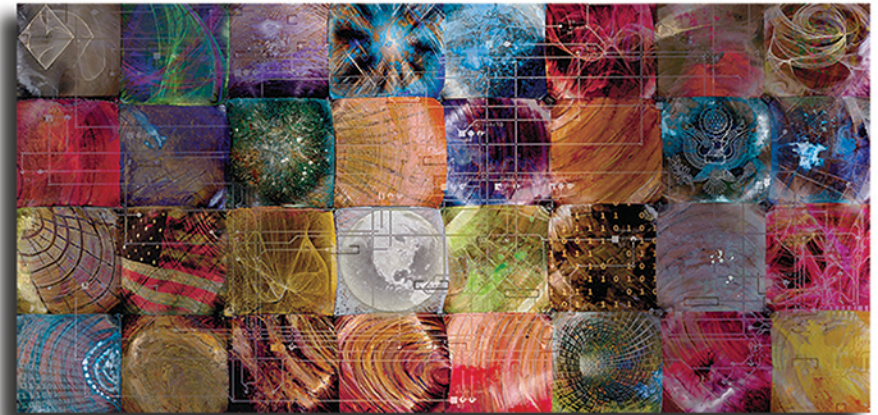

ORIGINAL ART

CUSTOM FRAMING

DIGITAL ART

MULTI-DIMENSIONAL

Hand Crafted

Phoenix Art Group designs and custom mills all of our framing profiles. Each unique frame is hand finished by a team of artisans to create a sophisticated, one-of-a-kind frame that is itself a work of art. Profiles and finishes can may be interchanged to meet your project's needs. Standard framing profiles are also available for high volume, low budget projects.

ORIGINAL ART

CUSTOM FRAMING

DIGITAL ART

MULTI-DIMENSIONAL

Original and Exclusive

Phoenix Art Group's Viapagi digital art collection combines the vision and skill of true artisans with the latest digital technologies to re-create many of Phoenix Art Group's best works of art in a new way. With the capability to reproduce high quality digital imagery on variety of mediums, large to small sizes and many framing and hanging options, we are able to create for you a work of art that is truly tailor-made.

ORIGINAL ART

CUSTOM FRAMING

DIGITAL ART

MULTI-DIMENSIONAL

Innovation Comes to Life

Phoenix Art Group is the leader in creating fine art, multi-dimensional wall and floor sculptures in metal, acrylic and wood. Our unique combination of material - hand painted by the artist - guarantees a stunning focal point to set your project apart. Our sculptures can be created on a variety of scales - from intimate to monumental - and may be customized to fit specific needs.